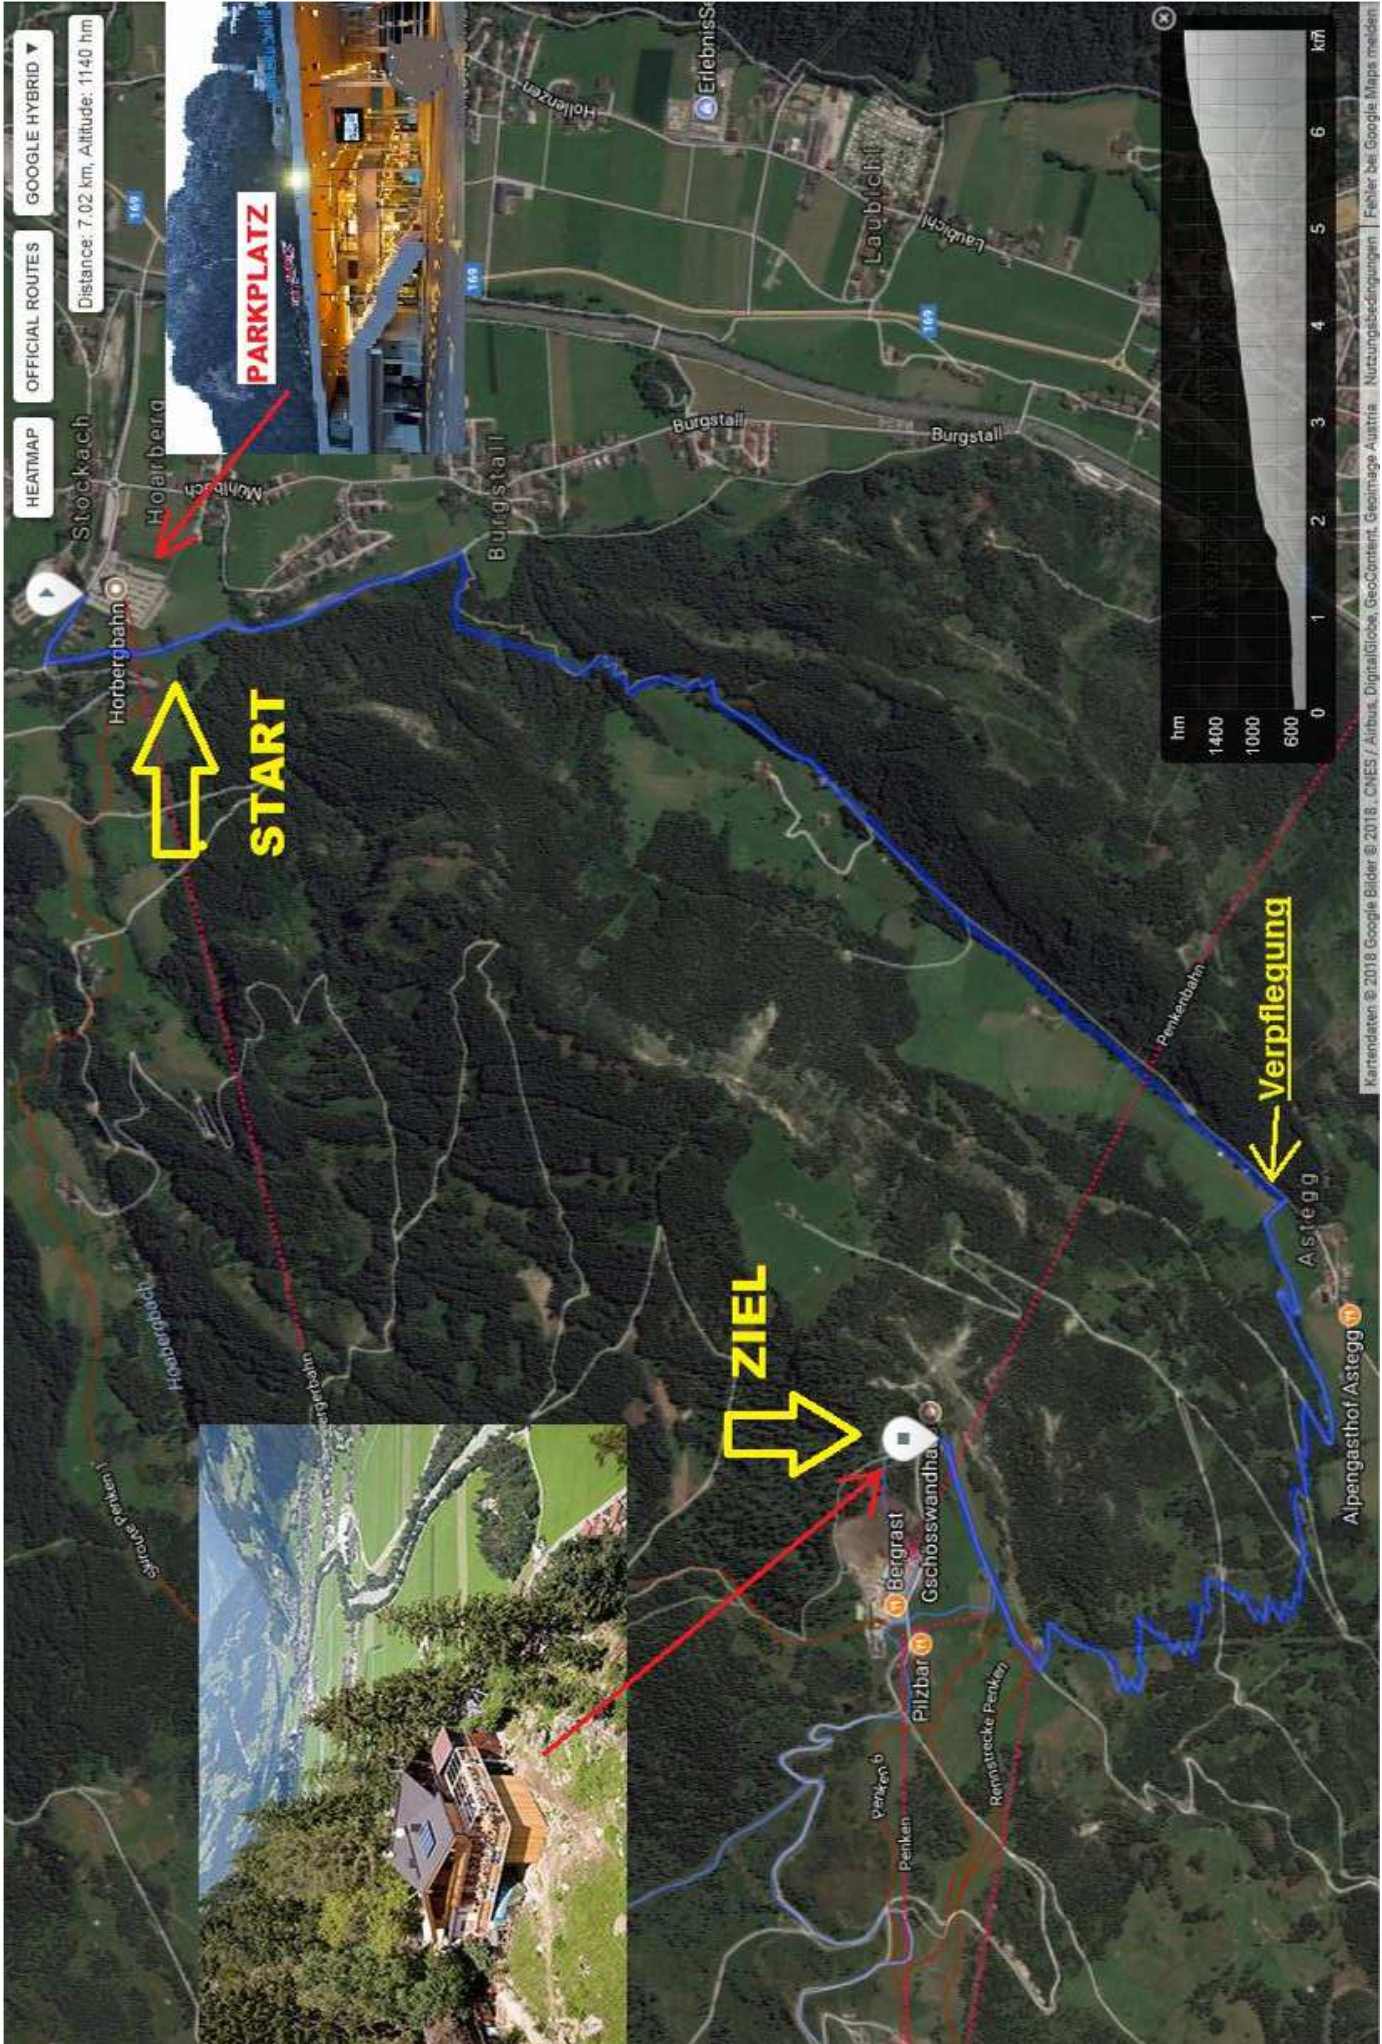

GO TO ...

Map navigation icons: Home, Street View, Layers, Full Screen, Location, Search, Help

START

ZIEL

Verpflegung

PARKPLATZ

GOOGLE HYBRID

OFFICIAL ROUTES

HEATMAP

Distance: 7.02 km, Altitude: 1140 hm